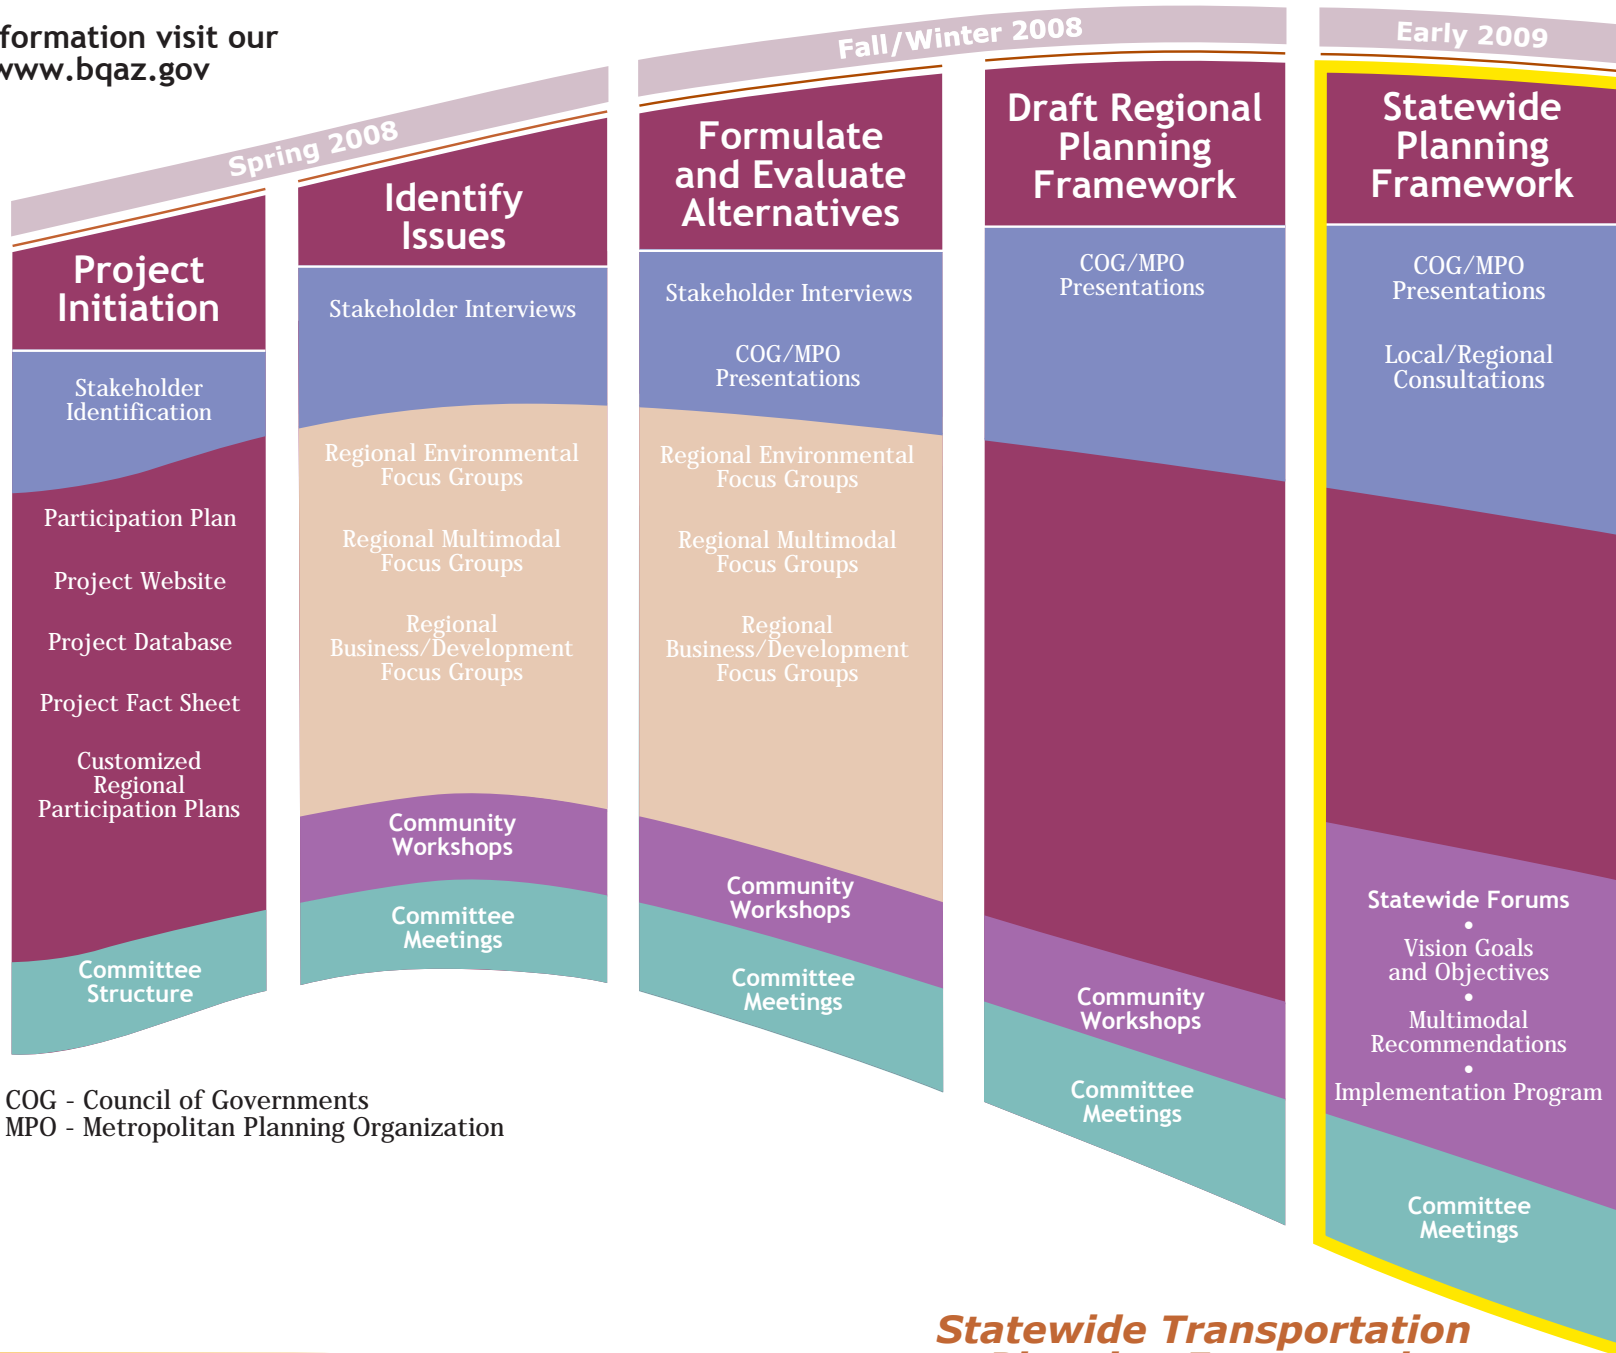

For more information visit our website at www.bqaz.gov

COG - Council of Governments
MPO - Metropolitan Planning Organization

Statewide Transportation Planning Framework

Participation Process and Schedule

"Building a Quality Arizona"