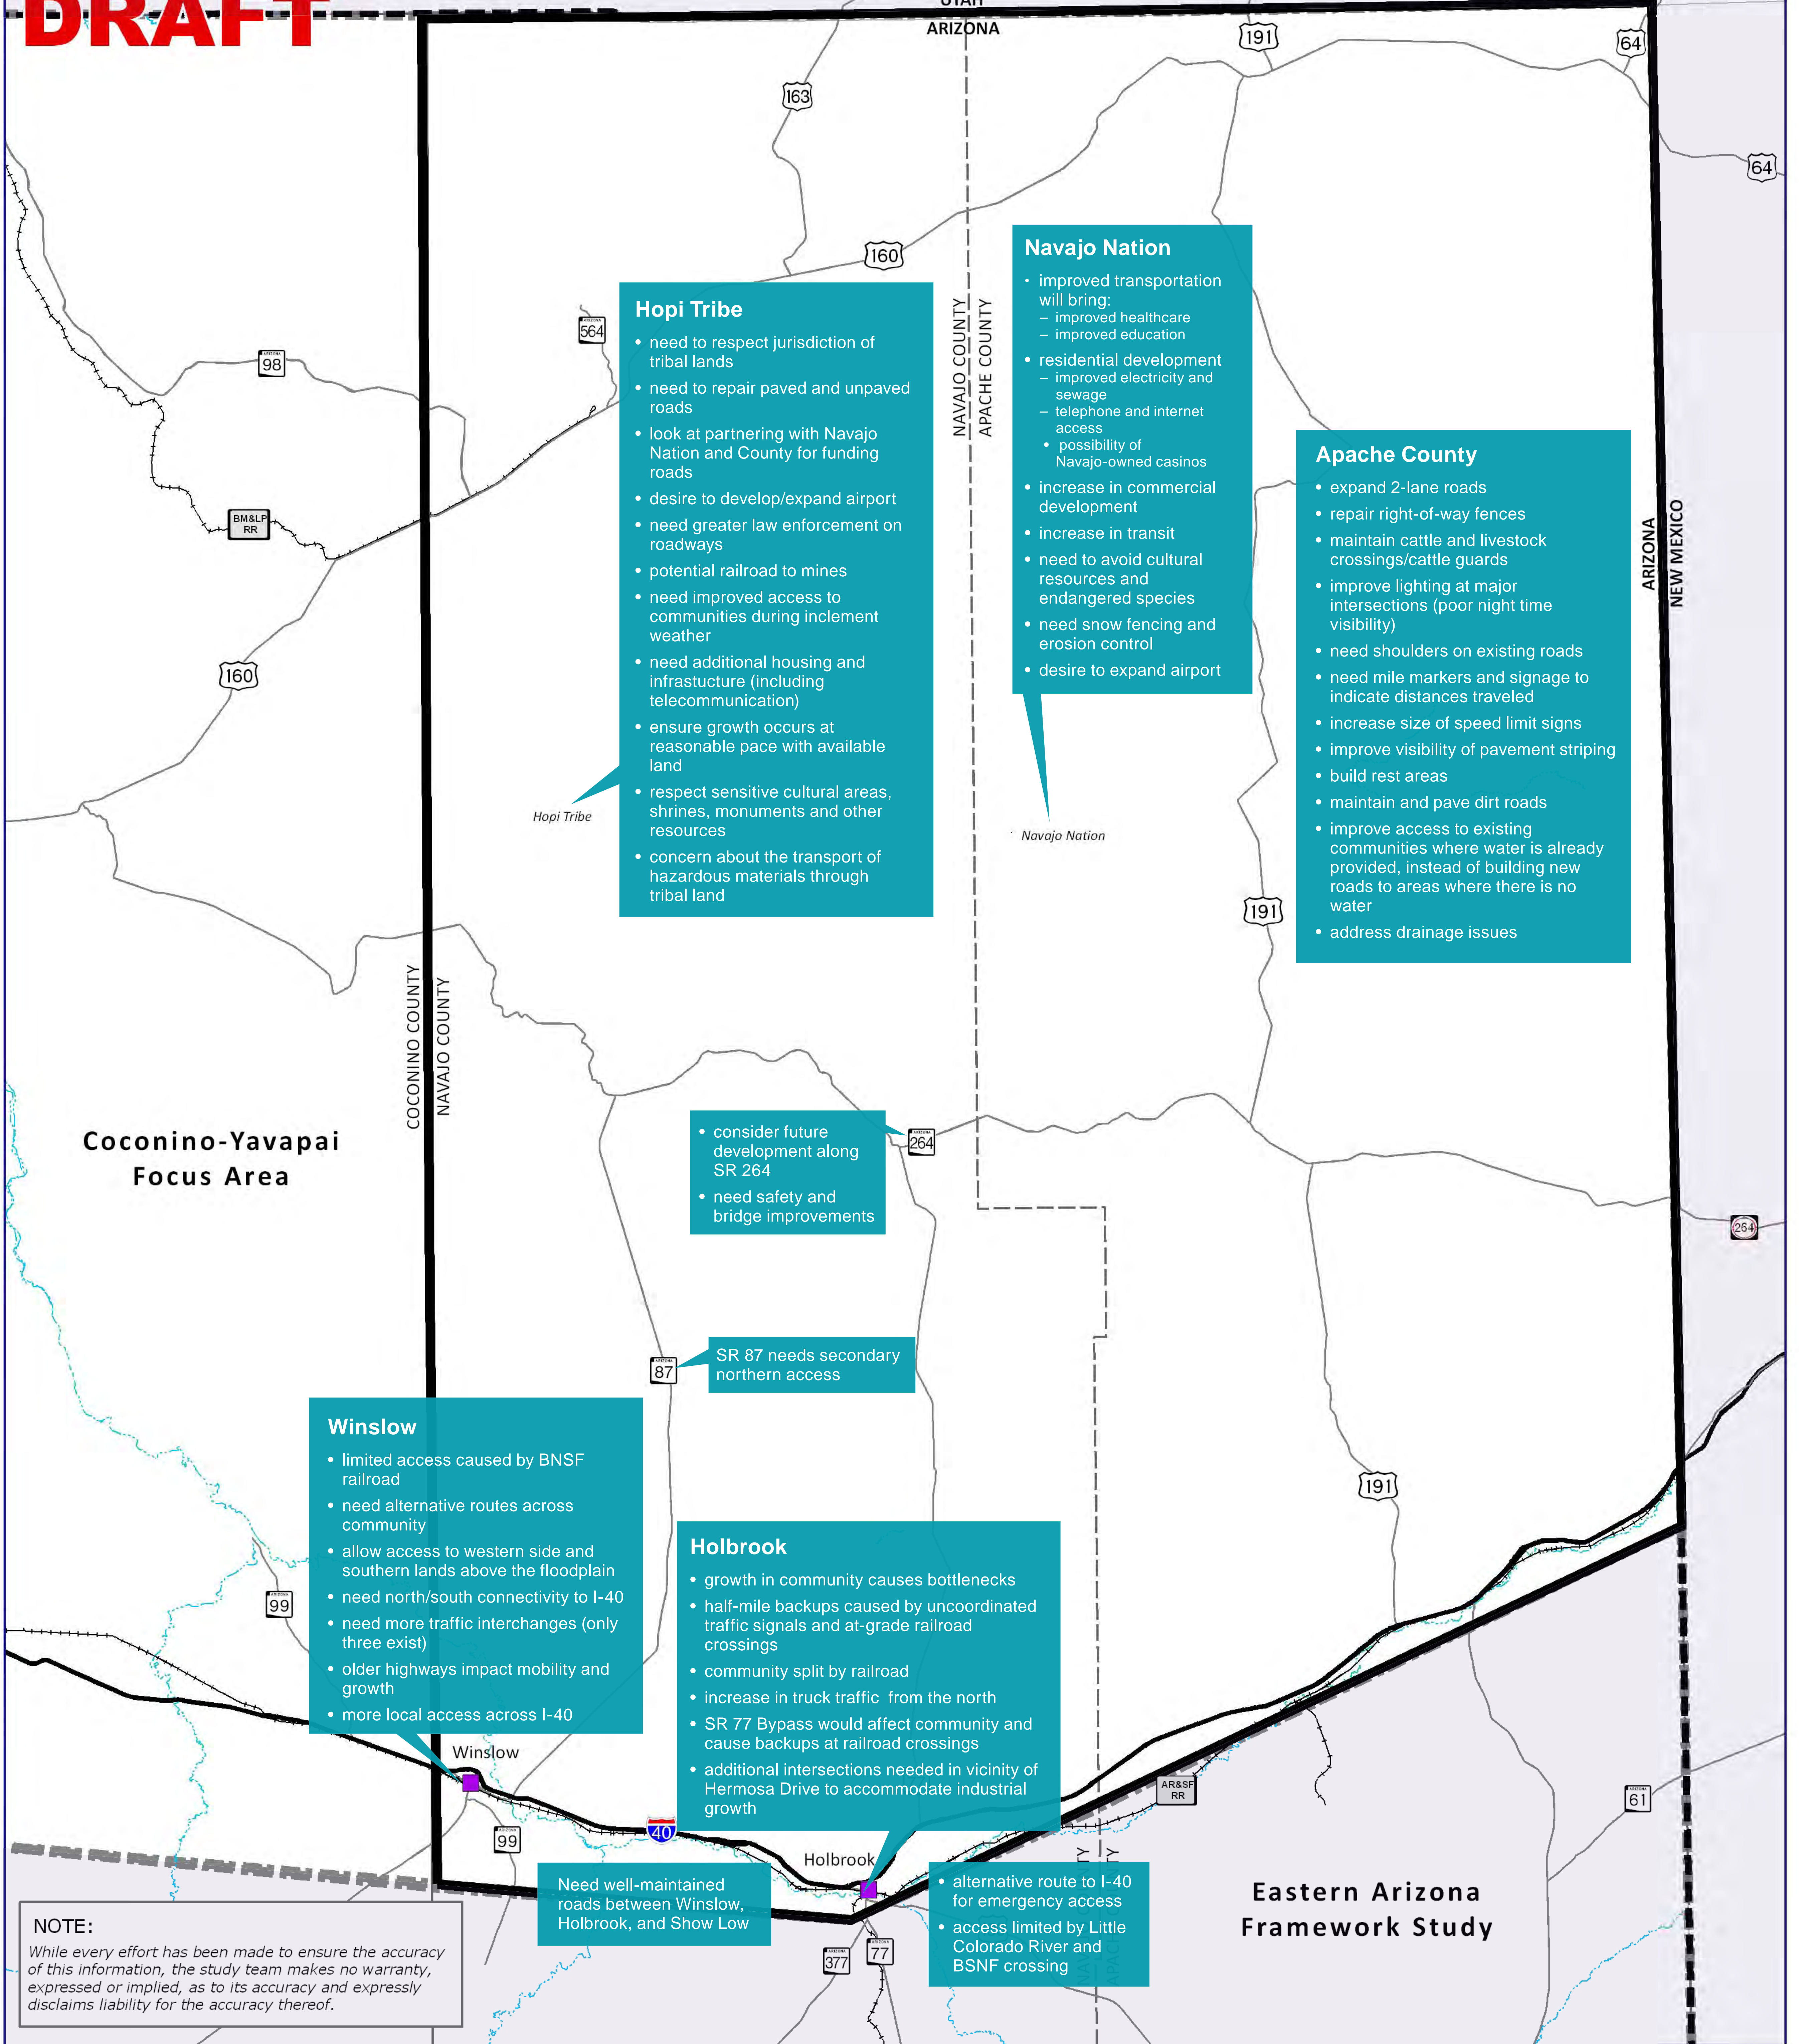

# Regional Framework Study: Northern Arizona, Navajo-Hopi Focus Area

**PRELIMINARY  
DRAFT**

- City/Town
- Interstate
- Highway
- Railroad
- River
- County Boundary
- State Boundary
- Framework Study Boundary
- Focus Area Boundary

## Issues Map

Issues documented on this map were gathered through stakeholder interviews with municipalities and agencies during the month of February 2008.